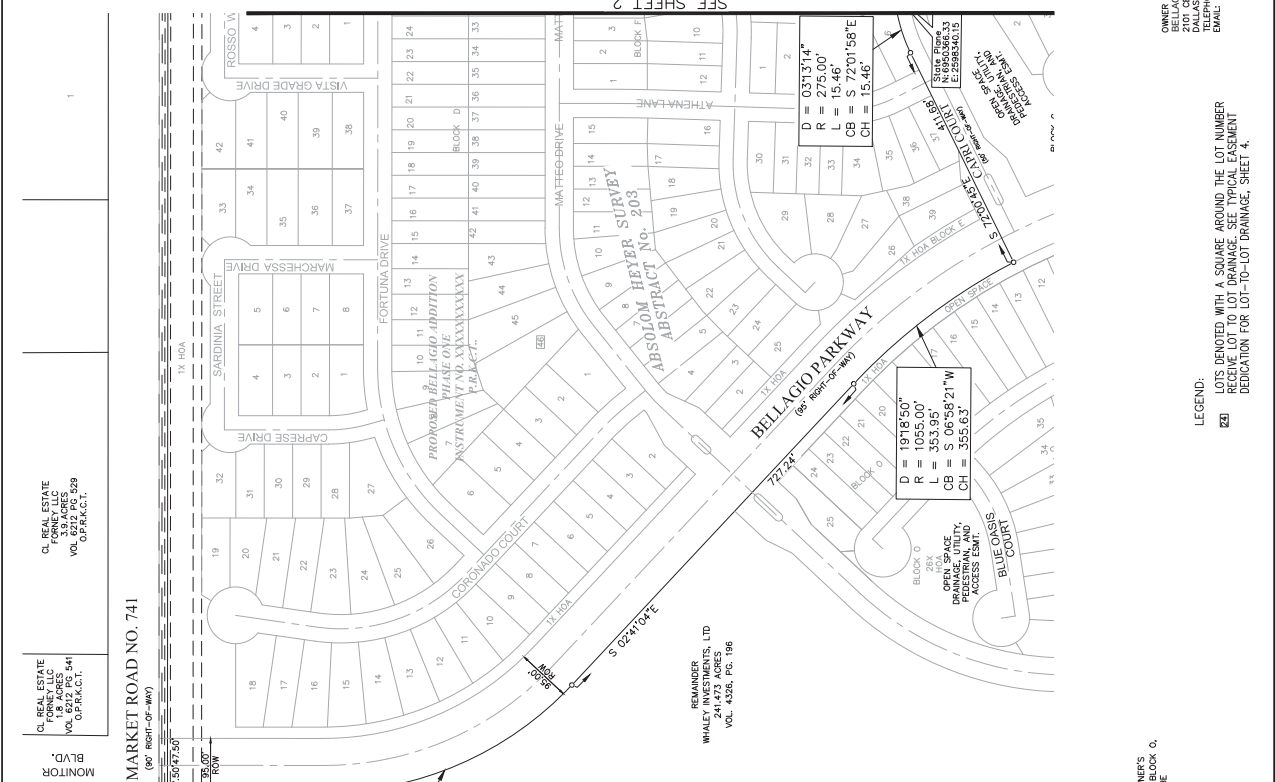

FINAL PLAT
BELLAGIO ADDITION
PHASE ONE A
63 RESIDENTIAL LOTS 1 OPEN SPACE
BEING 12.80 ACRES OF LAND SITUATED IN THE
ABSOLOM HEYER SURVEY, ABSTRACT NO. 203
BLOCK G, LOTS 12-25, BLOCK E, LOTS 100-116,
BLOCK H, LOTS 1-32 AND BLOCK K, HOA LOT 74X
CITY OF FORTNEY, KATIPAMAN COUNTY, TEXAS

ENGINEERS / SURVEYORS

USA PROFESSIONAL SERVICES GROUP, INC.
ENGINEERS SURVEYORS PLANNERS LANDSCAPE ARCHITECTS
2001 CEDAR BRIDGE ROAD, SUITE 700
DALLAS, TEXAS 75201
REGISTERED FIRM 101074-00
F-1845
DALLAS, TEXAS 75225
(214) 634-3300 FAX (214) 634-3338
EMAIL: mail@uspsengineers.com

October 21, 2021 SHEET 1 OF 3

OWNER / DEVELOPER:
BELLAGIO LAGANA LAZURE LLC
2001 CEDAR BRIDGE ROAD, SUITE 700
DALLAS, TEXAS 75201
TELEPHONE: (469) 648-8142
EMAIL: scott@negotiations.com

LEGEND:
LOTS DENOTED WITH A SQUARE AROUND THE LOT NUMBER
DENOTE LOT TO BE DEDICATED TO THE OPEN SPACE EASEMENT
BECAUSE OF LOT TO LOT DRAINAGE. SEE ATTACHED EASEMENT
BECAUSE OF LOT TO LOT DRAINAGE. SEE SHEET 4.