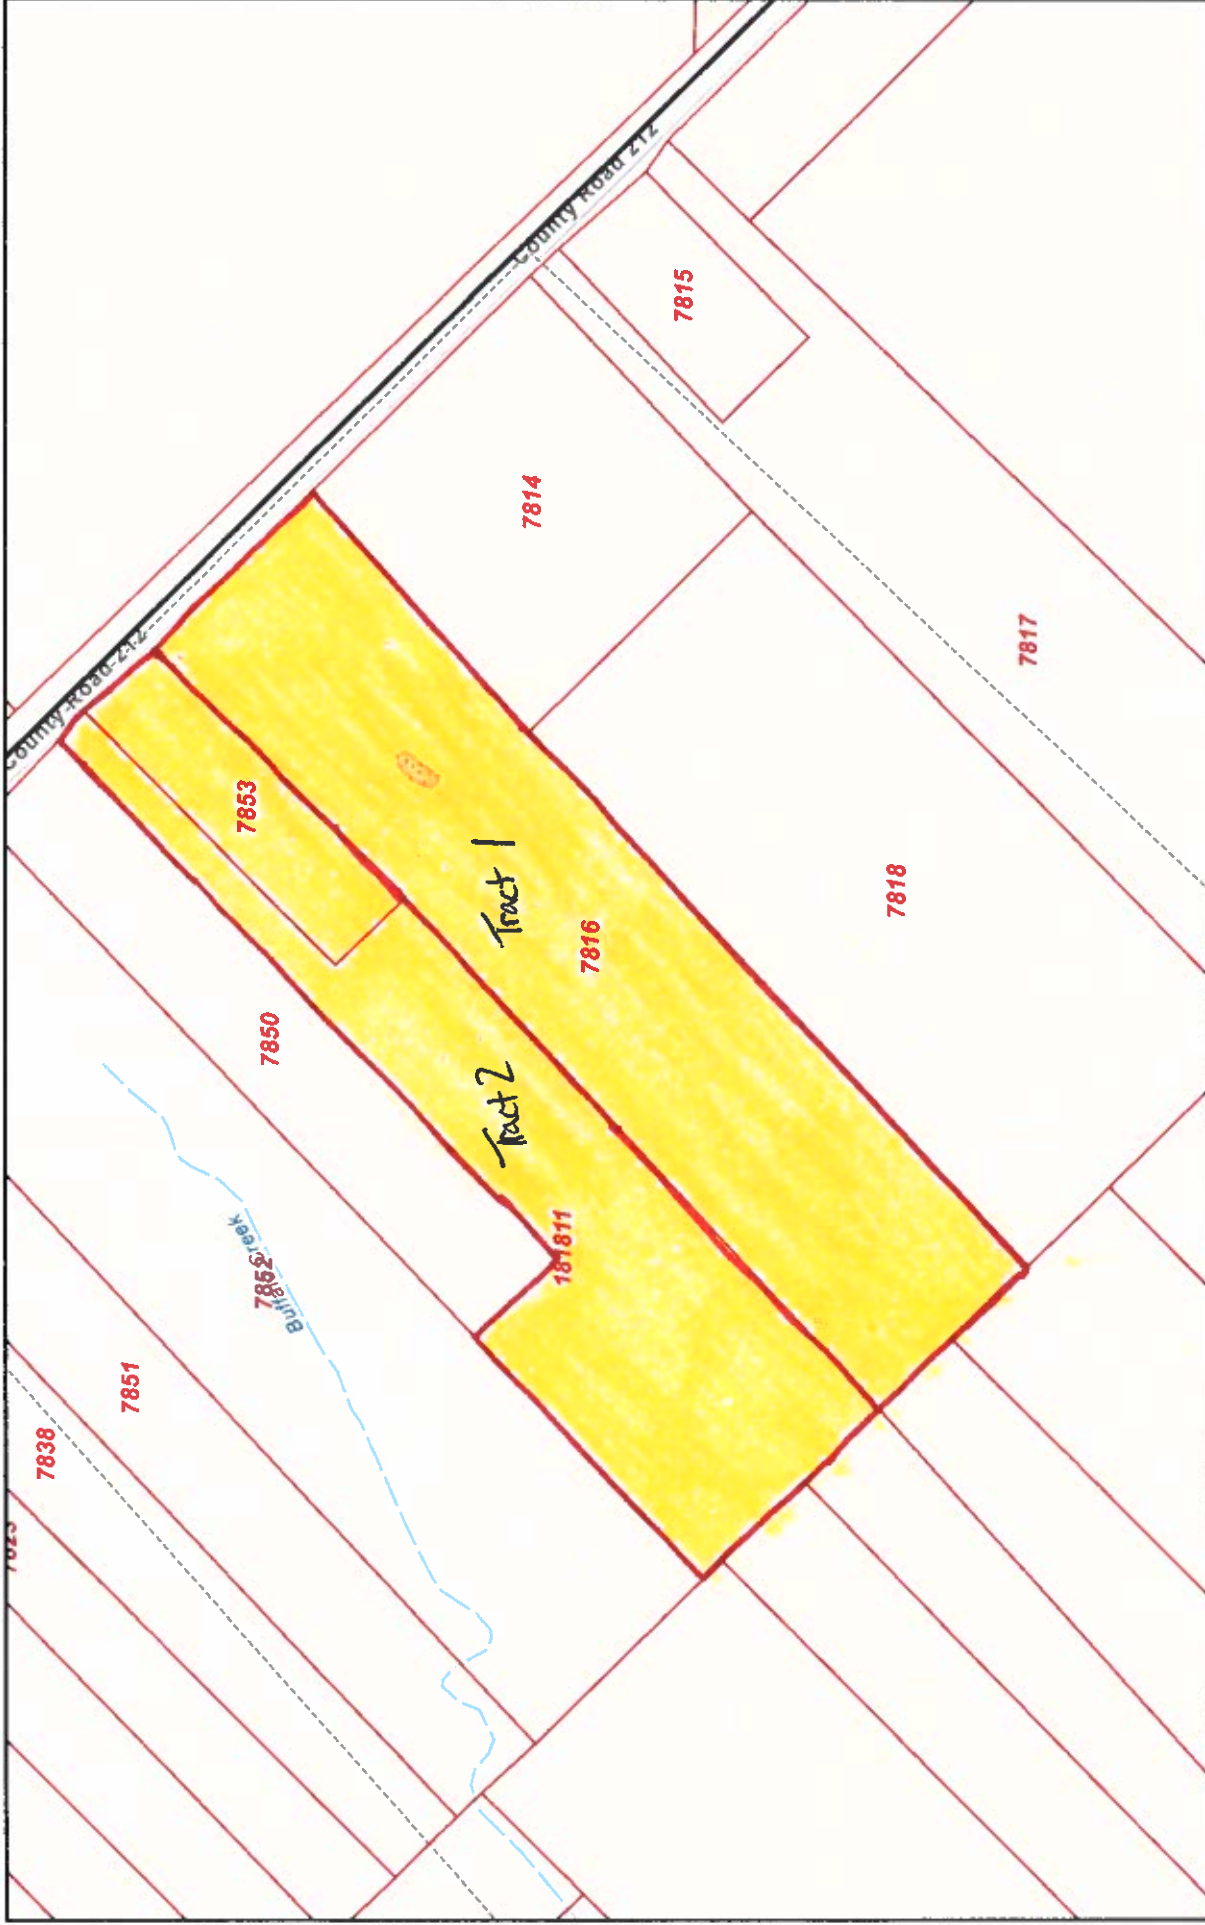

Kaufman CAD Web Map

3/2/2021, 9:38:27 AM

1:4,514

0 0.03 0.07 0.13 mi

0 0.05 0.1 0.2 km

- Abstracts
- Parcels

Esri Community Maps Contributors, Texas Parks & Wildlife,
Kaufman County Appraisal District, BIS Consulting - www.bisconsulting.com

Disclaimer: This product is for informational purposes only and has not been prepared for or be suitable for legal, engineering, or surveying purposes. It does not represent an on-the-ground survey and represents only the approximate relative location of boundaries.